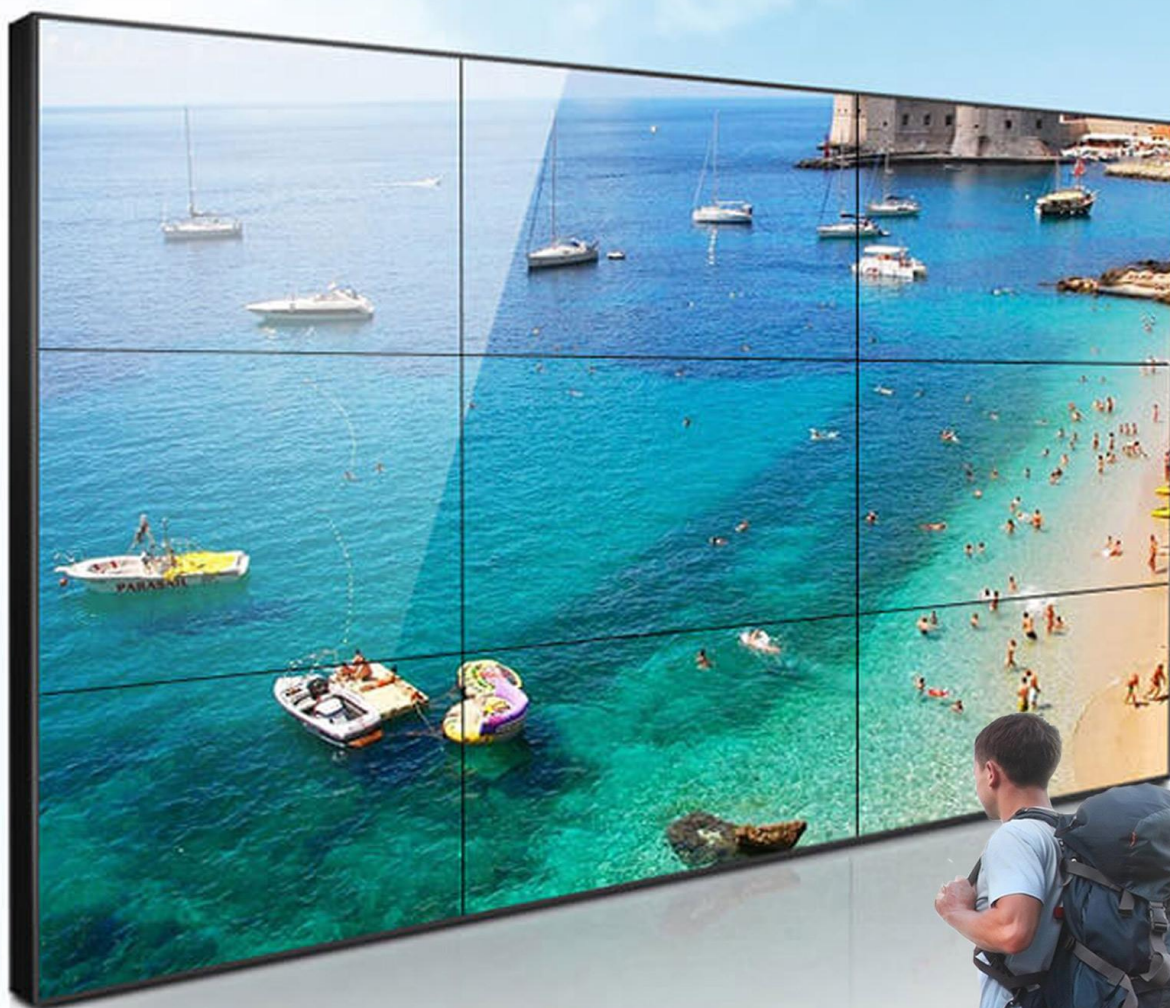

VARITO

Trusted German Quality

LCD VIDEO WALL

46" / 49" / 55" / 65"

- HD Resolution
- Nerrow Bezel
- Flexible Splicing

Ultra narrow frame

Narrowest bezel is only 0.8mm, easy to get best display performance.

With clear display performance in any viewing angle.

◀ Image roam

Single signal can display on anywhere in screen.

▶ Image stretching

Support stretch image to whole video wall from unit screen.

◀ One screen one display

Every screen can display different contents.

▶ Full screen one display

Compleat video wall can dispaly one complete image.

Multi Size

Suitable sizes for your use.

Multi-type stitching way

Support vertical and horizontal stitching way, to match different demand.