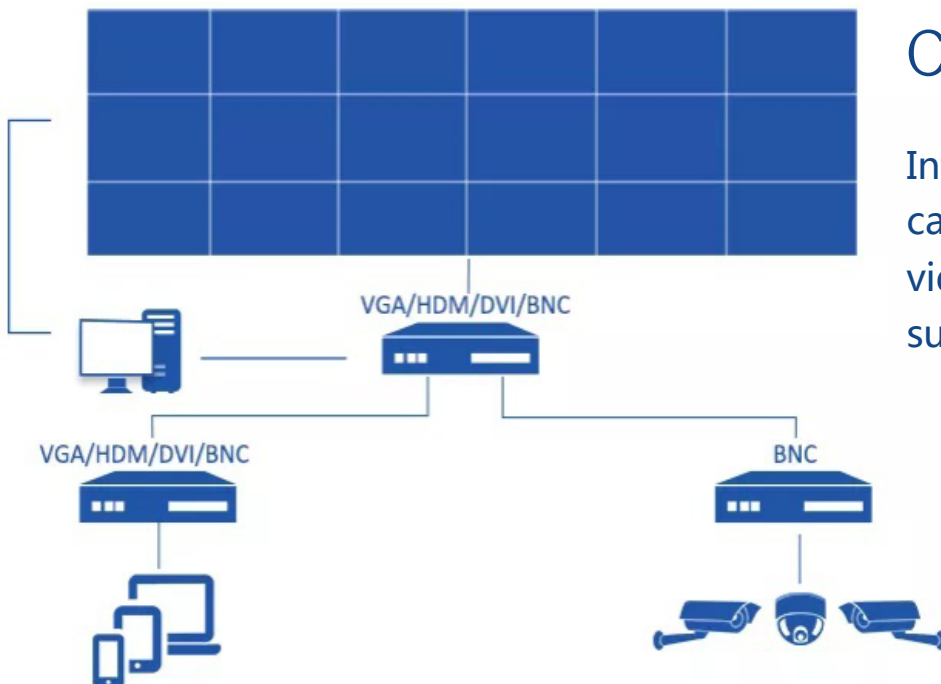

◀ Image roam

Single signal can display on anywhere in screen.

▶ Image stretching

Support stretch image to whole video wall from unit screen.

◀ One screen one display

Every screen can display different contents.

▶ Full screen one display

Compleat video wall can dispaly one complete image.

Multi Size

Suitable sizes for your use.

Multi-type stitching way

Support vertical and horizontal stitching way, to match different demand.

Controls

Intelligent stitching software, can support remote control video wall by RS232/RJ45 port, support multi OS, easy to use.

➤ Installation Method

Curve screen type

Wall mount

Cabinet type

Floor stand

Front maintenance bracket

Specification

Type	Parameter			
Model	VW46	VW49	VW55	VW65
Panel Size	46"	49"	55"	65"
Panel Brand	BOE/ LG/ SAMSUNG			
Pixel Pitch	0.53025×0.53025mm	0.55926×0.55926mm	0.63×0.63mm	0.372×0.372mm
Viewing Angle	178H/178V			
Response Time	<6ms			
Display Color	8Bit,16.7M			
Contrast Ratio	3500:1	1300:1	4500:1	4000:1
Connectivity	HDMI/ DVI/ VGA/ AV/ RJ45/ Audio/ Display Port			
Bezel Width	0.88mm/ 1.7mm/ 1.8mm/ 3.5mm			
Brightness	500 to 700cd/m2			
Resolution	1920×1080			3840×2160
Sleep mode	0.5W			
Net weight	±20kg	±25kg	±28kg	±40kg
Working Temp	~0-40°C			
Working Humidity	~10-90%			
Operation	7x24hrs			
Life	≥60,000hrs			
Input	1×DVI,1×HD&MI,1× DP (Display port), 1×VGA (SVGA / XGA /WXGA), 2×RS232(RJ45)			
Output	1×DP (Display port), 2×RS232 (RJ45)			
Input Voltage	AC100V~240V 50/60Hz			
Maximum Power Consumption	180W	200W	220W	240W
Standby Power Consumption	<1W			
Working Temperature	0°C~50°C			
Working Humidity	10%-90%RH			