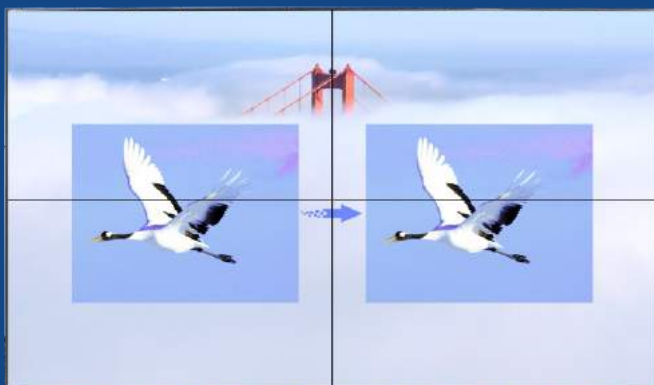

VARITO

Trusted German Quality

LCD VIDEO WALL

46" / 49" / 55" / 65"

- HD Resolution
- Nerrow Bezel
- Flexible Splicing

Ultra narrow frame

Narrowest bezel is only 0.8mm, easy to get best display performance.

With clear display performance in any viewing angle.

Wide viewing angle extension technology to make sure display with non-deformation and non-distortion.

➤ 3D noise reduction technology, restore true colors

Using professional 3D image processing chip, with 3D digital comb filter, Dynamic noise reduction etc technology, make display image more clear, more stable and more colorful.

◀ Image roam

Single signal can display on anywhere in screen.

▶ Image stretching

Support stretch image to whole video wall from unit screen.

◀ One screen one display

Every screen can display different contents.

▶ Full screen one display

Compleat video wall can dispaly one complete image.

Multi Size

Suitable sizes for your use.

Multi-type stitching way

Support vertical and horizontal stitching way, to match different demand.