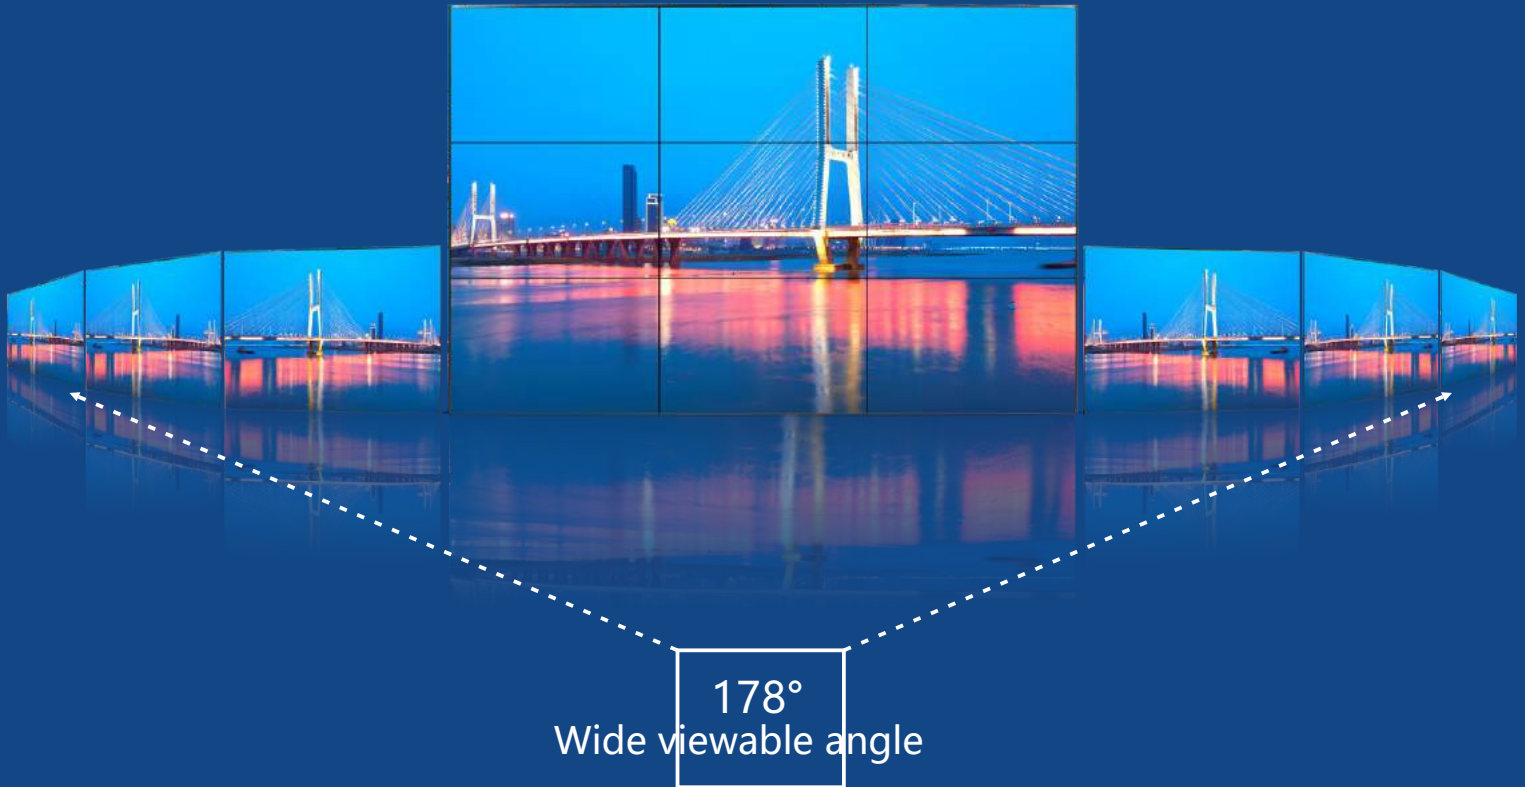

VARITO

Trusted German Quality

LCD VIDEO WALL

46" / 49" / 55" / 65"

- HD Resolution
- Nerrow Bezel
- Flexible Splicing

Ultra narrow frame

Narrowest bezel is only 0.8mm, easy to get best display performance.

With clear display performance in any viewing angle.

◀ Image roam

Single signal can display on anywhere in screen.

▶ Image stretching

Support stretch image to whole video wall from unit screen.

◀ One screen one display

Every screen can display different contents.

▶ Full screen one display

Compleat video wall can dispaly one complete image.

Multi Size

Suitable sizes for your use.

Multi-type stitching way

Support vertical and horizontal stitching way, to match different demand.

Specification

Type	Parameter			
Model	VW46	VW49	VW55	VW65
Panel Size	46"	49"	55"	65"
Panel Brand	BOE/ LG/ SAMSUNG			
Pixel Pitch	0.53025×0.53025mm	0.55926×0.55926mm	0.63×0.63mm	0.372×0.372mm
Viewing Angle	178H/178V			
Response Time	<6ms			
Display Color	8Bit,16.7M			
Contrast Ratio	3500:1	1300:1	4500:1	4000:1
Connectivity	HDMI/ DVI/ VGA/ AV/ RJ45/ Audio/ Display Port			
Bezel Width	0.88mm/ 1.7mm/ 1.8mm/ 3.5mm			
Brightness	500 to 700cd/m2			
Resolution	1920×1080			3840×2160
Sleep mode	0.5W			
Net weight	±20kg	±25kg	±28kg	±40kg
Working Temp	~0-40°C			
Working Humidity	~10-90%			
Operation	7x24hrs			
Life	≥60,000hrs			
Input	1×DVI,1×HD&MI,1× DP (Display port), 1×VGA (SVGA / XGA /WXGA), 2×RS232(RJ45)			
Output	1×DP (Display port), 2×RS232 (RJ45)			
Input Voltage	AC100V~240V 50/60Hz			
Maximum Power Consumption	180W	200W	220W	240W
Standby Power Consumption	<1W			
Working Temperature	0°C~50°C			
Working Humidity	10%-90%RH			