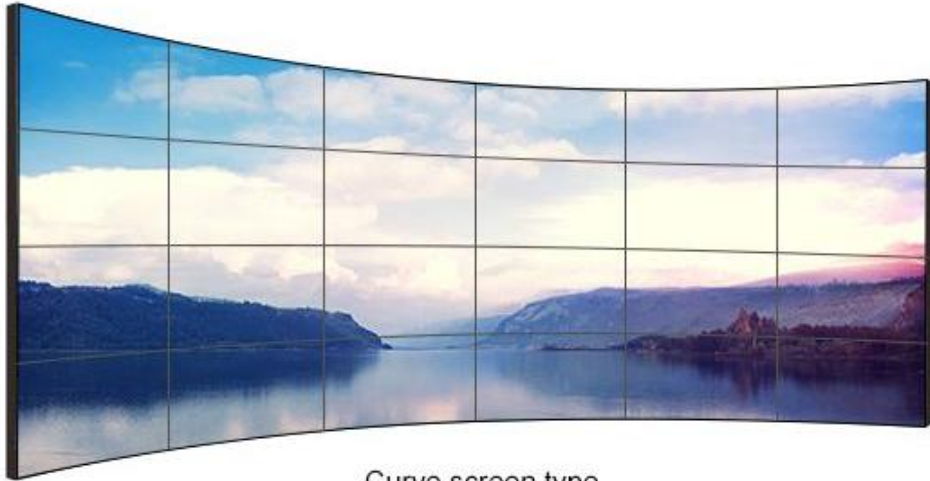

➤ Installation Method

Curve screen type