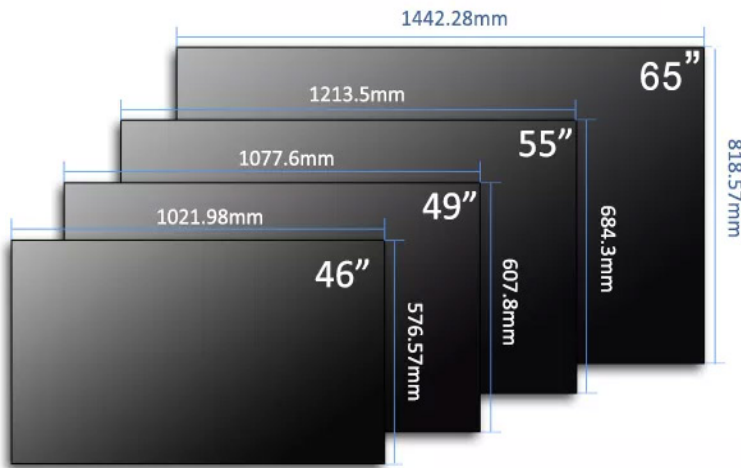

VARITO

Trusted German Quality

LCD VIDEO WALL

46" / 49" / 55" / 65"

- HD Resolution
- Nerrow Bezel
- Flexible Splicing

Ultra narrow frame

Narrowest bezel is only 0.8mm, easy to get best display performance.

With clear display performance in any viewing angle.

◀ Image roam

Single signal can display on anywhere in screen.

▶ Image stretching

Support stretch image to whole video wall from unit screen.

◀ One screen one display

Every screen can display different contents.

▶ Full screen one display

Compleat video wall can dispaly one complete image.

Multi Size

Suitable sizes for your use.

Multi-type stitching way

Support vertical and horizontal stitching way, to match different demand.

Specification

Type	Parameter			
Model	VW46	VW49	VW55	VW65
Panel Size	46"	49"	55"	65"
Panel Brand	BOE/ LG/ SAMSUNG			
Pixel Pitch	0.53025×0.53025mm	0.55926×0.55926mm	0.63×0.63mm	0.372×0.372mm
Viewing Angle	178H/178V			
Response Time	<6ms			
Display Color	8Bit,16.7M			
Contrast Ratio	3500:1	1300:1	4500:1	4000:1
Connectivity	HDMI/ DVI/ VGA/ AV/ RJ45/ Audio/ Display Port			
Bezel Width	0.88mm/ 1.7mm/ 1.8mm/ 3.5mm			
Brightness	500 to 700cd/m2			
Resolution	1920×1080			3840×2160
Sleep mode	0.5W			
Net weight	±20kg	±25kg	±28kg	±40kg
Working Temp	~0-40°C			
Working Humidity	~10-90%			
Operation	7x24hrs			
Life	≥60,000hrs			
Input	1×DVI,1×HD&MI,1× DP (Display port), 1×VGA (SVGA / XGA /WXGA), 2×RS232(RJ45)			
Output	1×DP (Display port), 2×RS232 (RJ45)			
Input Voltage	AC100V~240V 50/60Hz			
Maximum Power Consumption	180W	200W	220W	240W
Standby Power Consumption	<1W			
Working Temperature	0°C~50°C			
Working Humidity	10%-90%RH			